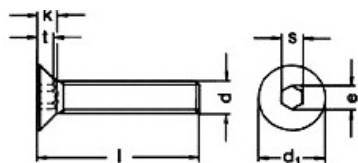

PRODUCT SHEET

Description:

Insex Screw, M6x75mm, Stainless Steel A2, DIN 7991, W/Hex

Item number:

12.04.309-5

Units	Box	Carton	HS Code	Barcode
Pcs.	100	1000	7318155290	 5704866465359

d	M 6
l	70
b	70
d1 max.	12
e	4,58
k max.	3,3
s	4
t	2,5

SISO A/S

Mileparken 11
DK-2740 Skovlunde
Denmark
VAT: DK 24786013

Phone +45 45 830 900

www.siso.dk
siso@siso.dk

Danske Bank
Nytorv Branch
Copenhagen
SWIFT: DABADKKK

Account no.
4180 3112 112936
IBAN Account
DK7230003112112936